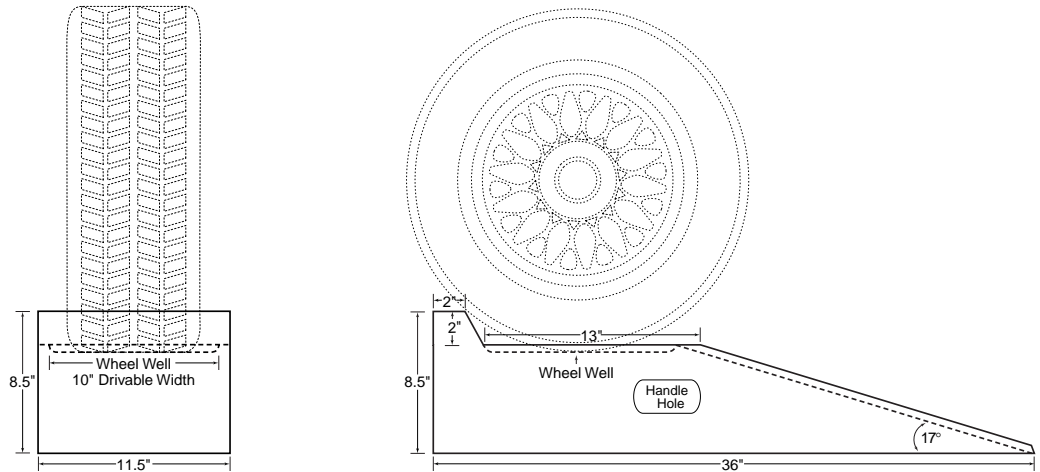

## NON-SKID VEHICLE RAMPS

Thank you for choosing this fine product from GRIOT'S GARAGE. These NON-SKID VEHICLE RAMPS improve clearance for vehicles with low front end profiles. They are rated at 12,000 pounds Gross Vehicle Weight (GVW) per pair.

### DIMENSIONS

Ramp Profile in  
Rear View

Ramp Profile in  
Side View