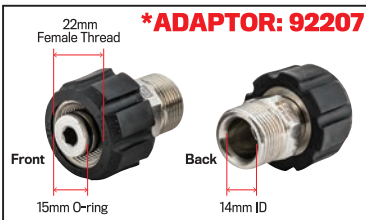

92208**
SS M22 14mm Male X 3/8" QD Coupler

****COUPLER: 92208**

NOTE: 92208 coupler is only compatible with 14mm hoses.

Pressure Washer Gun

81334
BOSS™ Pressure Washer Gun

92210
SS 3/8" Male QD Plug (Included with 81334)

92208
SS M22 14mm Male X 3/8" QD Coupler

Pressure Washer Hose

81307
PRO 50-foot M22 14mm Female Pressure Washer Hose

84024
SS Water Hose QD Set

3/4" Dia. Water Supply Hose

94720
Finest Water Valve

84024
SS Water Hose QD Set

3000 PSI HD Electric Pressure Washer
15mm - M22 Outlet*

***ADAPTOR**
92207
SS M22 15mm Female X M22 14mm Male Adaptor

92209
SS M22 14mm Female X 3/8" QD Plug

92208**
SS M22 14mm Male X 3/8" QD Coupler

***ADAPTOR: 92207**

22mm Female Thread

15mm O-ring

14mm ID

Please confirm your pressure washer outlet size!
*92207 adaptor is needed if your outlet is 15mm.

84024
SS Water Hose QD Set

3/4" Dia. Water Supply Hose

94720
Finest Water Valve