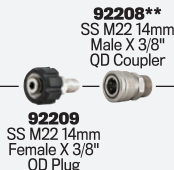

Garden Hose Quick Disconnect

84024
SS Water Hose QD Set

Pressure Washer

PRO 1900 PSI Electric Pressure Washer
14mm - M22 Outlet

Pressure Washer Hose Quick Disconnect

92209
SS M22 14mm Female X 3/8" QD Plug

92208**
SS M22 14mm Male X 3/8" QD Coupler

****COUPLER: 92208**

NOTE: 92208 coupler is only compatible with 14mm hoses.

Pressure Washer Gun

81334
BOSS™ Pressure Washer Gun

92210
SS 3/8" Male QD Plug (Included with 81334)

3000 PSI HD Electric Pressure Washer
15mm - M22 Outlet*

***ADAPTOR**
92207
SS M22 15mm Female X M22 14mm Male Adaptor

92209
SS M22 14mm Female X 3/8" QD Plug

92208**
SS M22 14mm Male X 3/8" QD Coupler

***ADAPTOR: 92207**

84024
SS Water Hose QD Set

2300PSI Electric Pressure Washer
15mm - M22 Outlet*

***ADAPTOR**
92207
SS M22 15mm Female X M22 14mm Male Adaptor

92209
SS M22 14mm Female X 3/8" QD Plug

92208**
SS M22 14mm Male X 3/8" QD Coupler