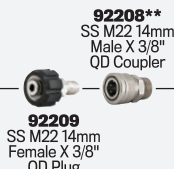

92208**
SS M22 14mm Male X 3/8" QD Coupler

****COUPLER: 92208**

NOTE: 92208 coupler is only compatible with 14mm hoses.

Pressure Washer Gun

81334
BOSS™ Pressure Washer Gun

92210
SS 3/8" Male QD Plug (Included with 81334)

3000 PSI HD Electric Pressure Washer
15mm - M22 Outlet*

***ADAPTOR**
92207
SS M22 15mm Female X M22 14mm Male Adaptor

92209
SS M22 14mm Female X 3/8" QD Plug

92208**
SS M22 14mm Male X 3/8" QD Coupler

***ADAPTOR: 92207**

22mm Female Thread

15mm O-ring

14mm ID

Please confirm your pressure washer outlet size!
*92207 adaptor is needed if your outlet is 15mm.

84024
SS Water Hose QD Set

3/4" Dia. Water Supply Hose

94720
Finest Water Valve

84024
SS Water Hose QD Set

2300PSI Electric Pressure Washer
15mm - M22 Outlet*

***ADAPTOR**
92207
SS M22 15mm Female X M22 14mm Male Adaptor

92209
SS M22 14mm Female X 3/8" QD Plug

92208**
SS M22 14mm Male X 3/8" QD Coupler