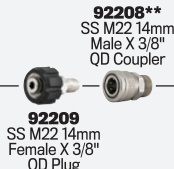

92208**
SS M22 14mm Male X 3/8" QD Coupler

****COUPLER: 92208**

NOTE: 92208 coupler is only compatible with 14mm hoses.

Pressure Washer Gun

81334
BOSS™ Pressure Washer Gun

92210
SS 3/8" Male QD Plug (Included with 81334)

92208
SS M22 14mm Male X 3/8" QD Coupler

Pressure Washer Hose

81307
PRO 50-foot M22 14mm Female Pressure Washer Hose

84024
SS Water Hose QD Set

3/4" Dia. Water Supply Hose

94720
Finest Water Valve

84024
SS Water Hose QD Set

3000 PSI HD Electric Pressure Washer
15mm - M22 Outlet*

***ADAPTOR**
92207
SS M22 15mm Female X M22 14mm Male Adaptor

92209
SS M22 14mm Female X 3/8" QD Plug

92208**
SS M22 14mm Male X 3/8" QD Coupler

***ADAPTOR: 92207**

22mm Female Thread

15mm O-ring

14mm ID

Please confirm your pressure washer outlet size!
*92207 adaptor is needed if your outlet is 15mm.

84024
SS Water Hose QD Set

3/4" Dia. Water Supply Hose

94720
Finest Water Valve